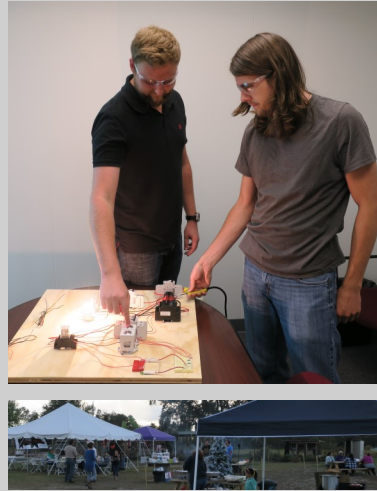

Flexibility
Light Atmosphere
Challenging Work
Collaborative Environment
Career Development

subGrid

SOLUTIONS

OUR SERVICES

SYSTEM PROTECTION

SubGrid's professionals have the expertise to study, coordinate, configure and protect client infrastructure. We design **Protection & Control** schemes and develop **Relay Settings** to allow for safe and reliable power transmission and distribution at voltages ranging from 500kV to 4kV.

PROJECT DEVELOPMENT

SubGrid's focus on **proper planning** in the development stage of a project facilitates a well-defined scope. Our experts work to ensure a proper balance between producing **high quality** deliverables, adhering to **schedule** and performing within **budget**. Projects include new substations, capacity improvements, aging infrastructure upgrades and **Solar interconnections**.

OWNER'S ENGINEER

Our team works on behalf of the owner developing studies, requests for proposals, **standards** and design criteria. We oversee the work of other consultants, perform **quality reviews** and provide support during construction.

ABOUT US

SubGrid Solutions, LLC is an engineering consulting firm bringing customer-focused, high quality expertise to the power delivery market. SubGrid was founded to create an exceptional place to work for industry leaders and to develop the next generation by providing sound engineering solutions with quality being the cornerstone.

GLEN ELLYN, IL (CHICAGO METRO)
LAKE MARY, FL (ORLANDO METRO)